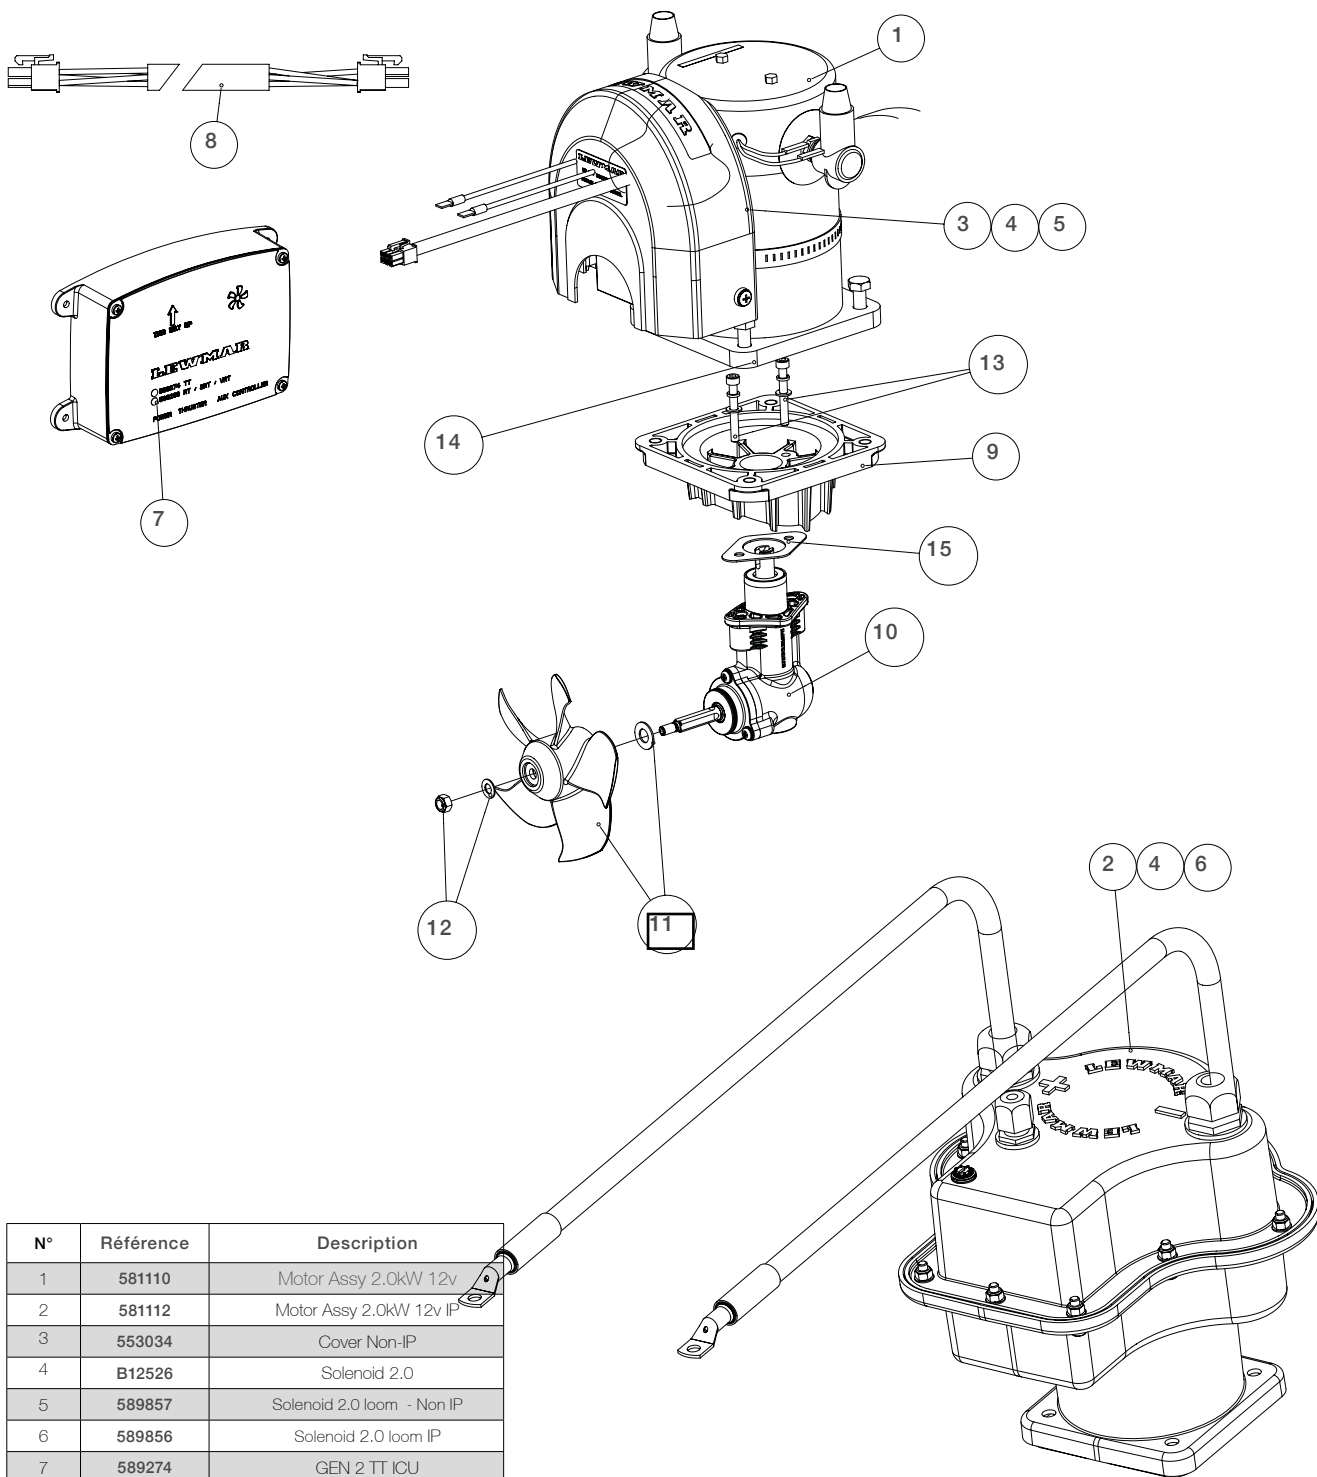

125TT 2.0kW 12V

N°	Référence	Description
1	581110	Motor Assy 2.0kW 12v
2	581112	Motor Assy 2.0kW 12v IP
3	553034	Cover Non-IP
4	B12526	Solenoid 2.0
5	589857	Solenoid 2.0 loom - Non IP
6	589856	Solenoid 2.0 loom IP
7	589274	GEN 2 TT ICU
8	589806	2m TT moteur loom
9	552029	Mounting saddle
10	582010	Hub assy
11	589455	Propeller and washer
12	589453	Propeller fixing kit
13	589452	Installation fixing kit
14	559018	Drive pin
15	552030	Tunnel gasket

Mouillage et amarrage